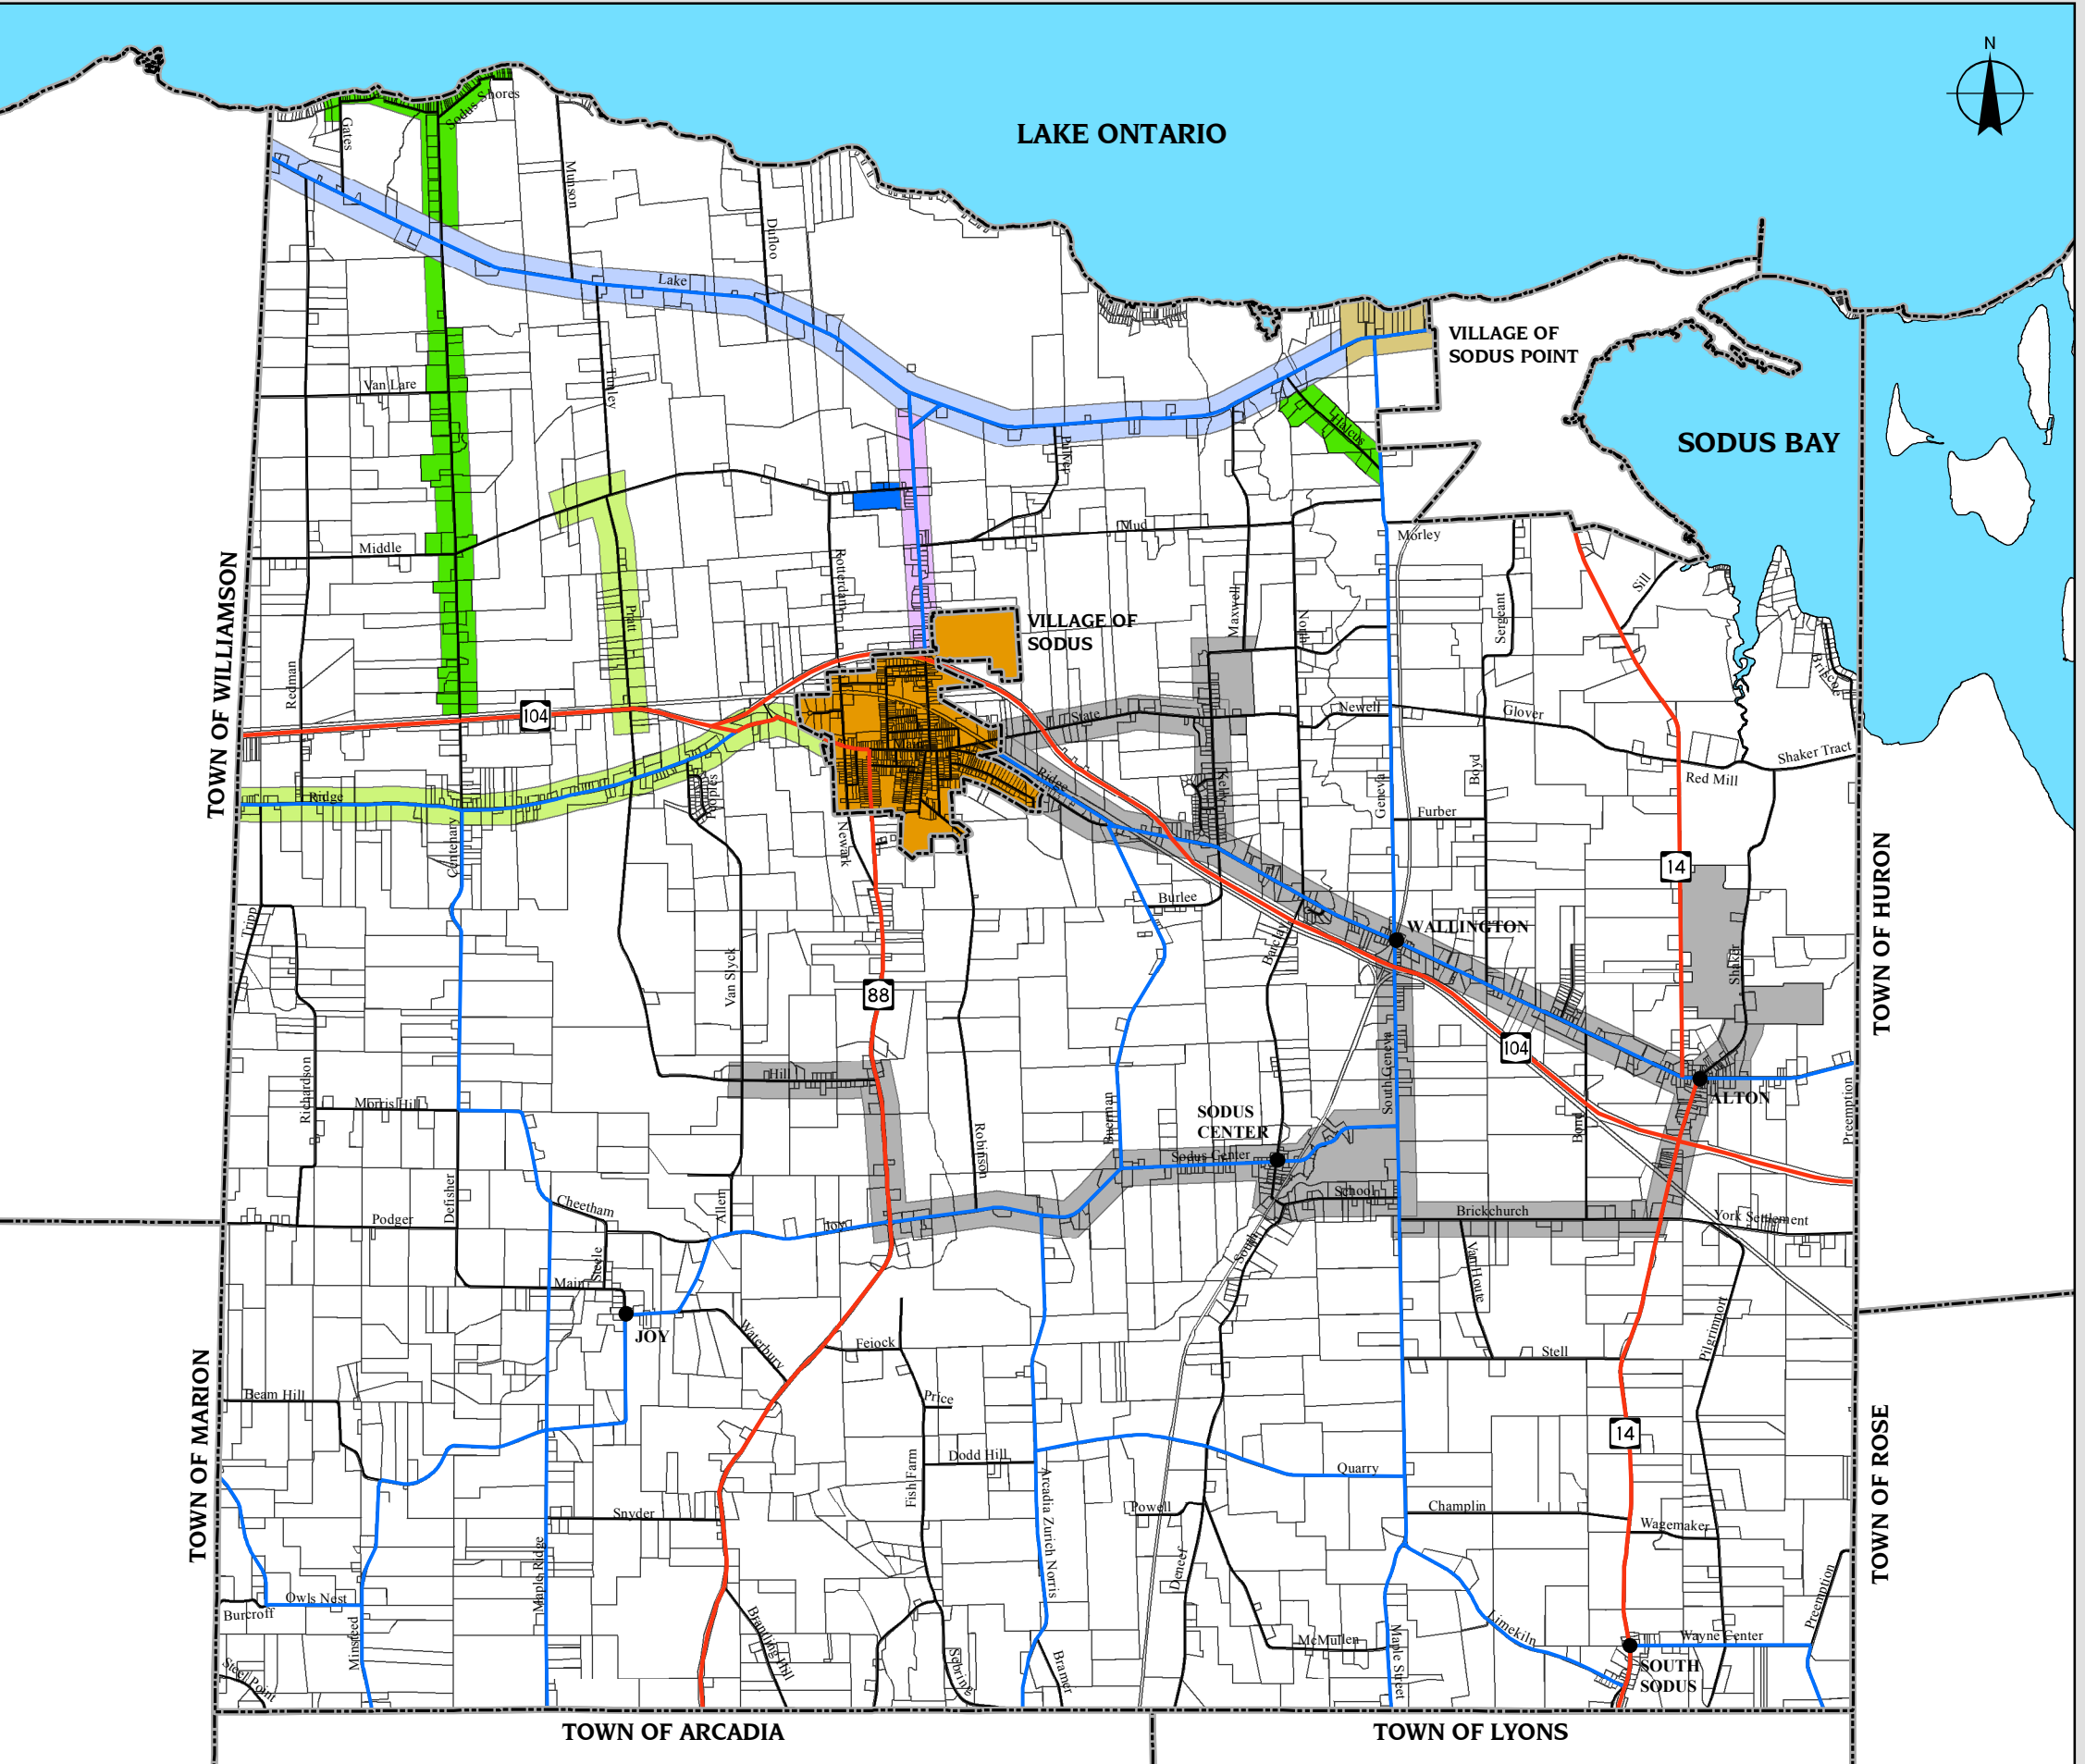

VILLAGE/TOWN OF SODUS COMPREHENSIVE PLAN

Map 21 Town Water Districts

Legend

- Municipal Boundaries
- Parcels
- State Roads
- County Roads
- Village/Town Roads
- Lake Road Water District
- Sodus Permissive Service Area
- Village of Sodus Water District
- Water District No. 1
- Water District No. 2
- Water District No. 3
- Water District No. 4
- Water District No. 5

Data Sources:

Wayne County Real Property Tax Mapping
Wayne County Planning Department
Town of Sodus Water System Mapping

DATE:
JANUARY 2006

Stuart I. Brown Associates, Inc.
Planning and Management Consultants