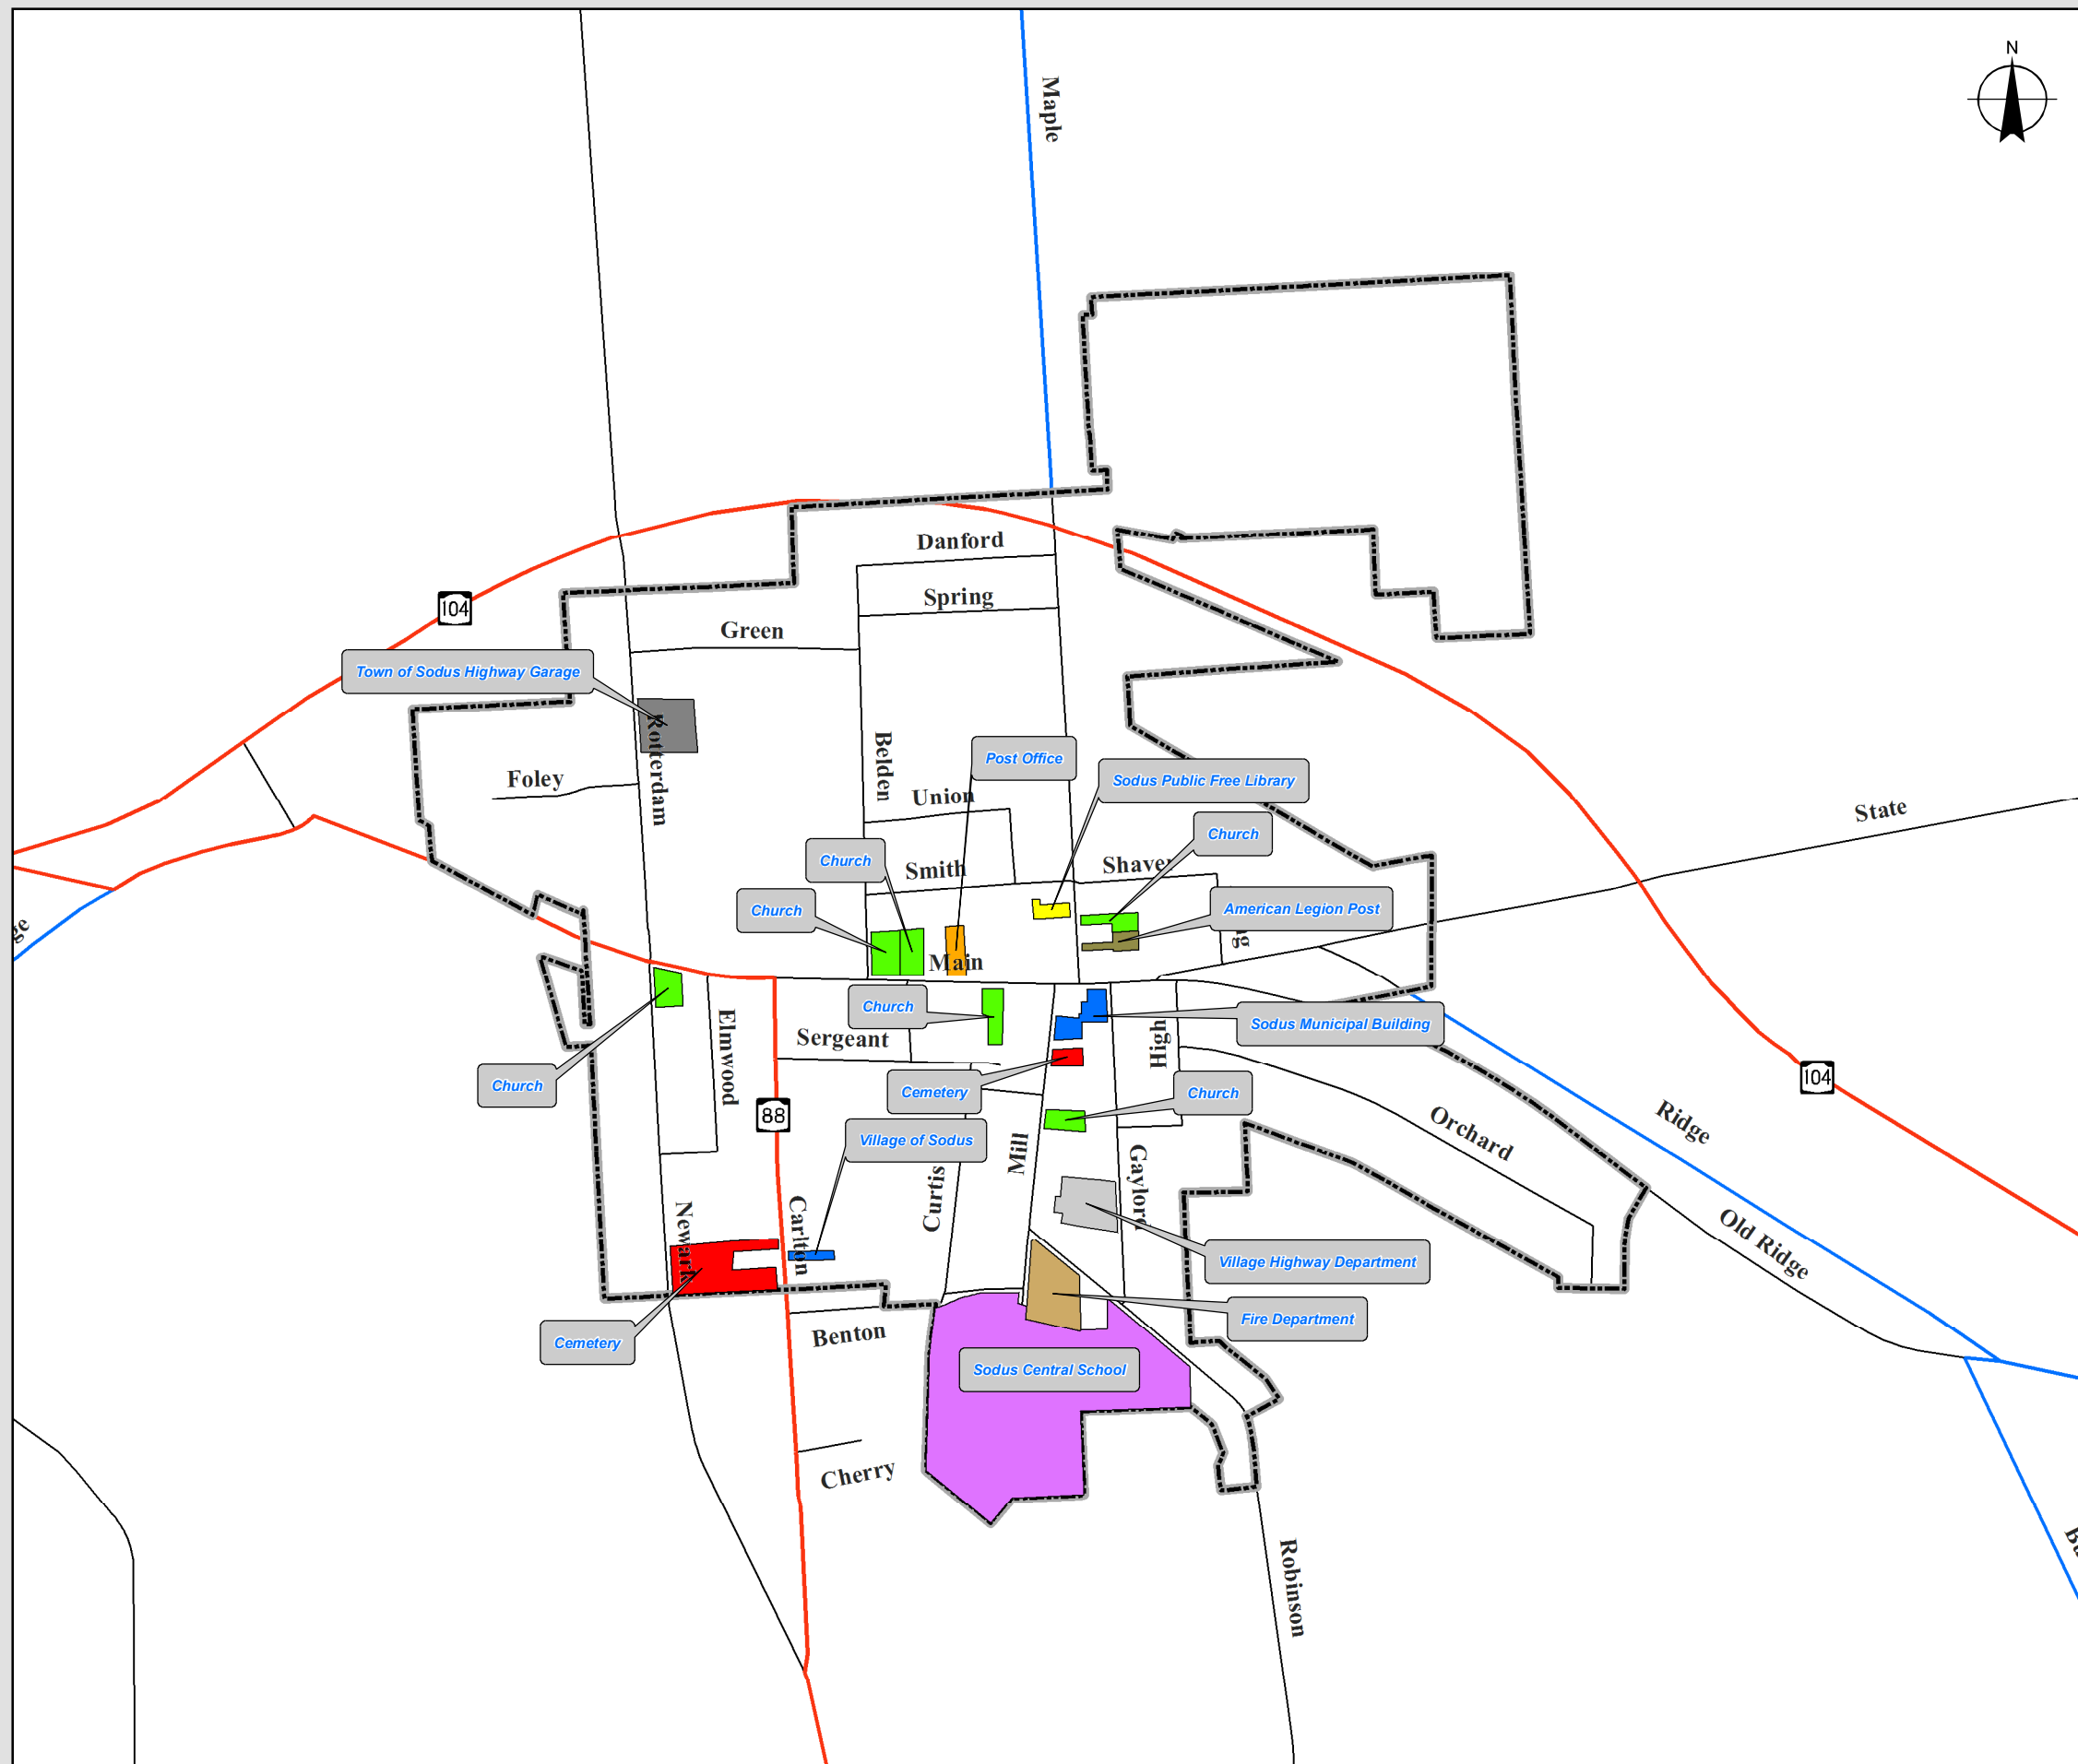

VILLAGE/TOWN OF SODUS COMPREHENSIVE PLAN

Map 25 Village of Sodus Community Facilities

Legend

-  Village of Sodus
-  State Roads
-  County Roads
-  Village/Town Roads
-  American Legion Post
-  Cemetery
-  Church
-  Post Office
-  Sodus Central School
-  Sodus Municipal Building
-  Sodus Public Free Library
-  Village Highway Department
-  Town of Sodus Highway Garage
-  Fire Department

Data Sources:

Wayne County Real Property Tax Mapping
Wayne County Planning Department

DATE:
JANUARY 2006

 **Stuart I. Brown Associates, Inc.**
Planning and Management Consultants

MRB group
Engineering, Architecture, Surveying, P.C.