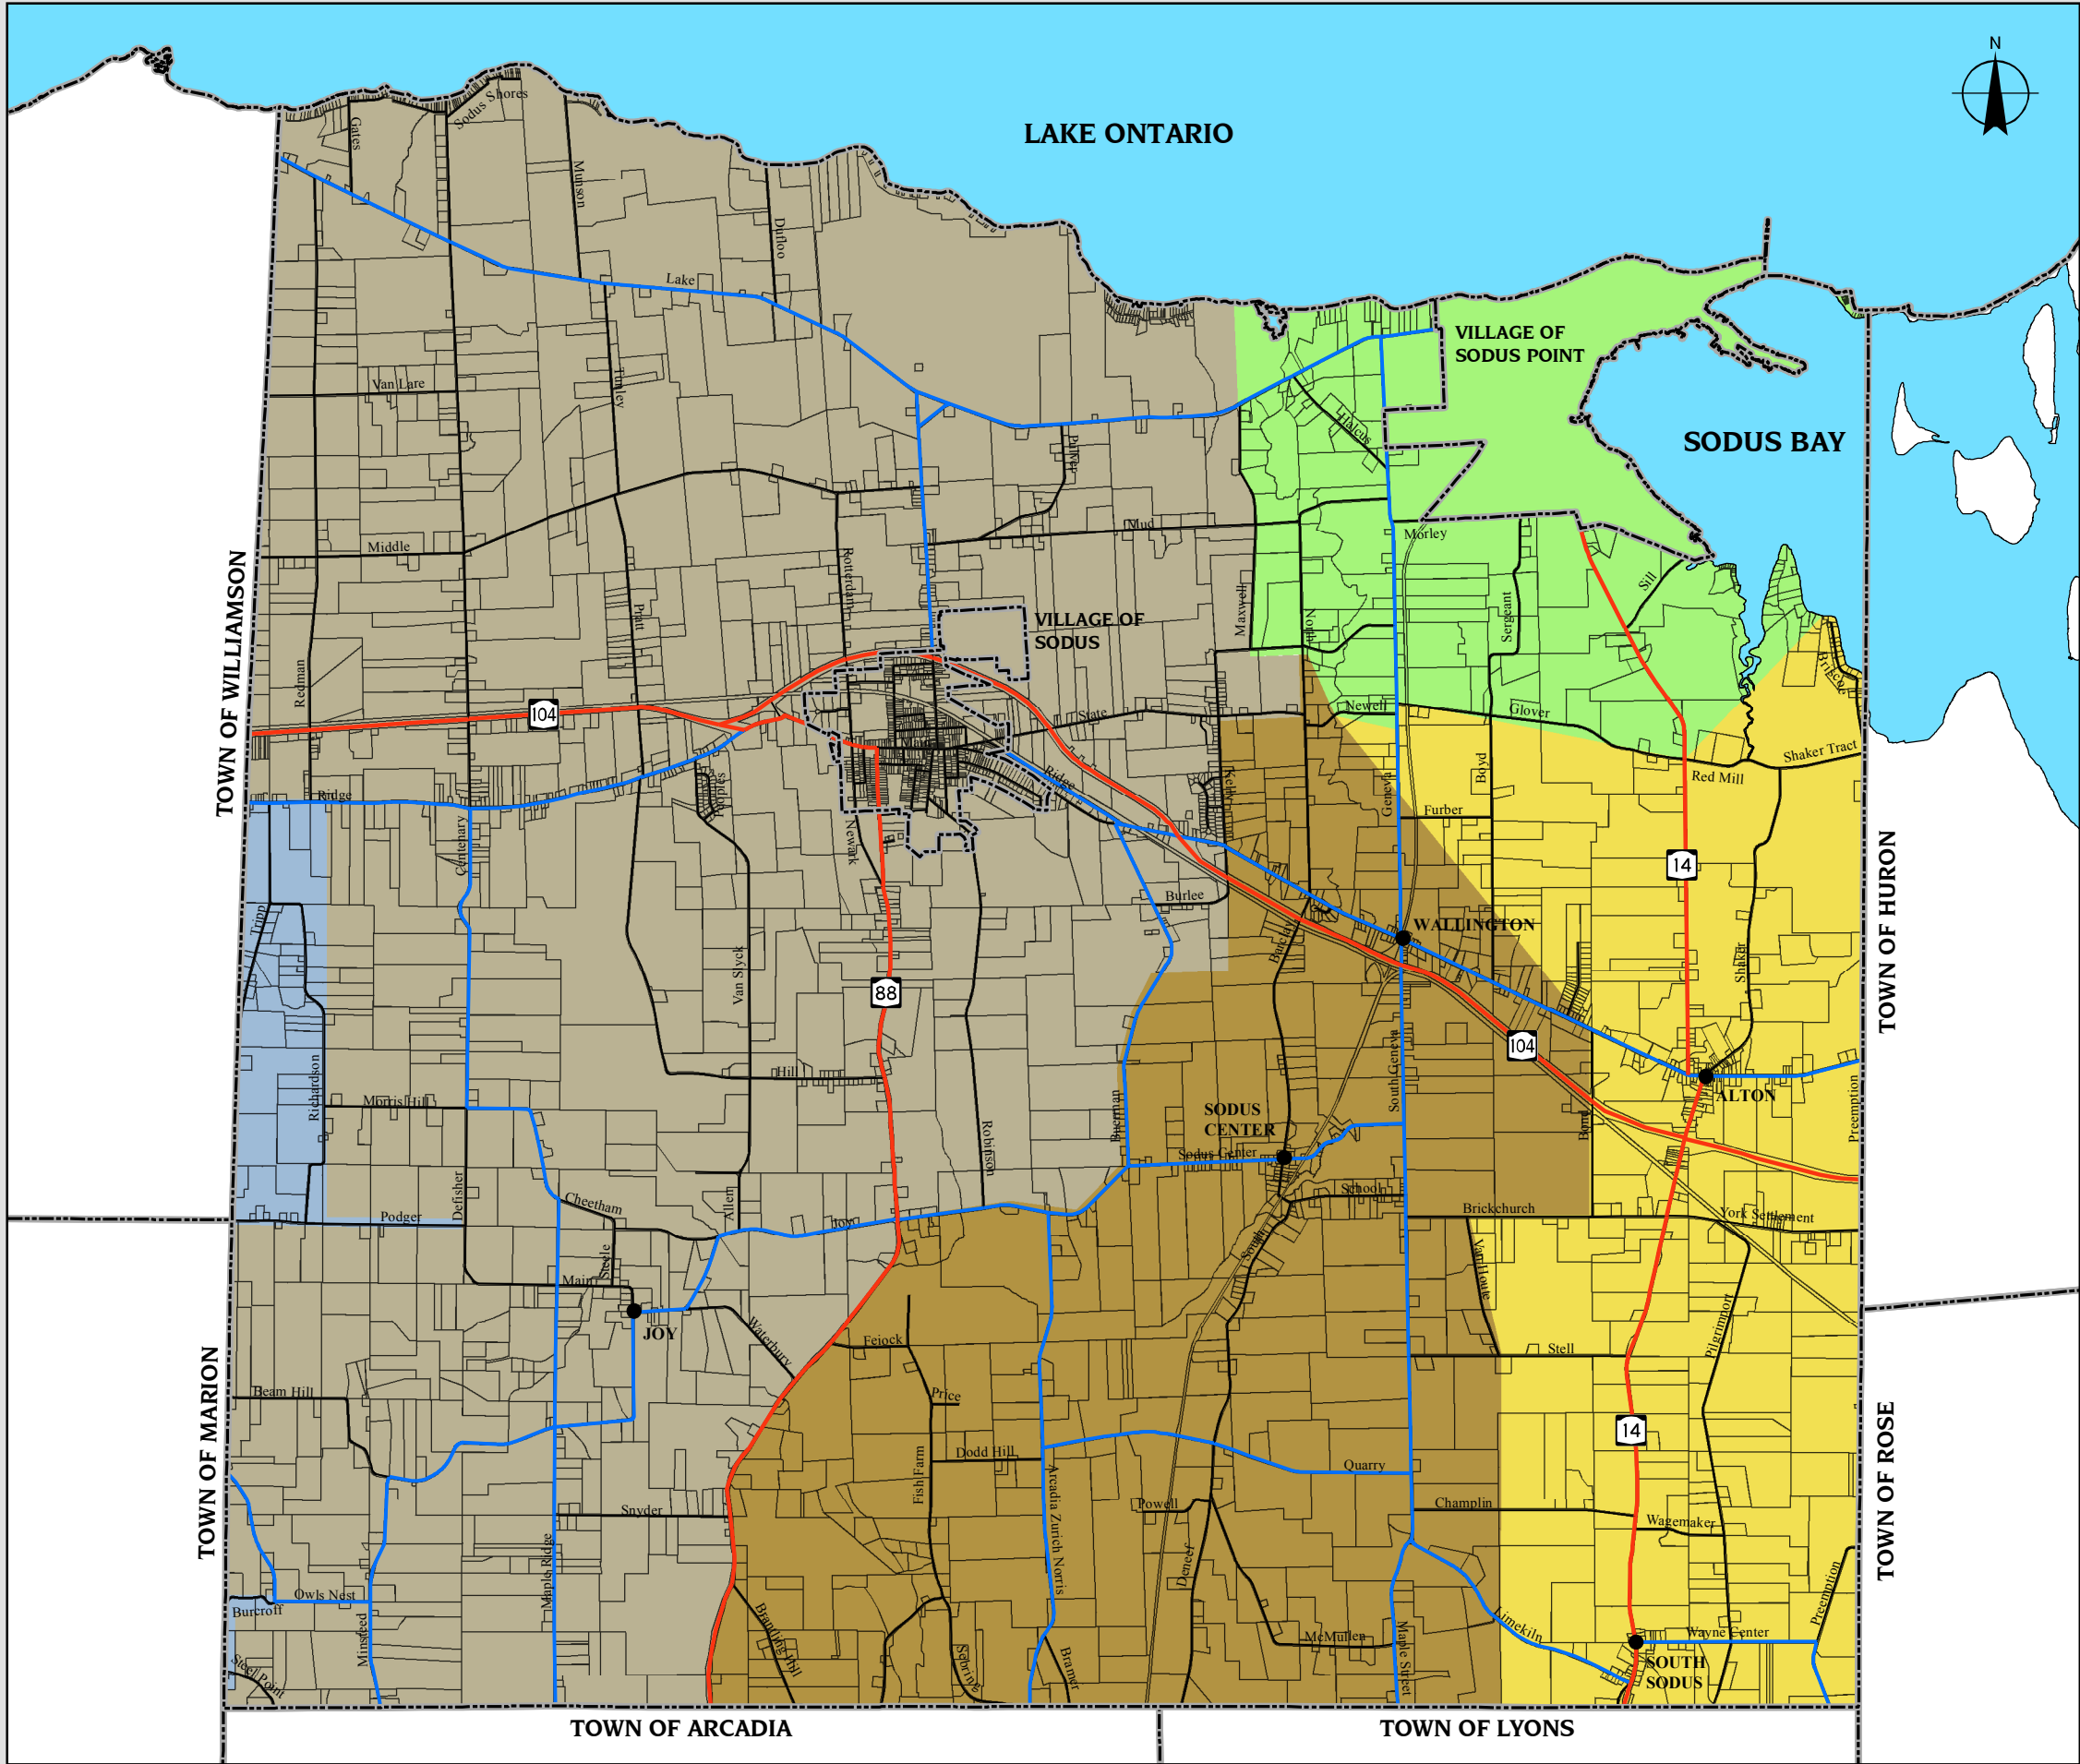

VILLAGE/TOWN OF SODUS COMPREHENSIVE PLAN

Map 28 Ambulance Service Areas

Legend

- Municipal Boundaries
- Parcels
- State Roads
- County Roads
- Village/Town Roads
- Alton Ambulance
- Sodus Ambulance
- Sodus Center Ambulance
- Sodus Point Ambulance
- Service By Others

Data Sources:

Wayne County Real Property Tax Mapping
Wayne County Planning Department
Village/Town of Sodus

DATE:
JANUARY 2006

Stuart I. Brown Associates, Inc.
Planning and Management Consultants

MRB group
Engineering, Architecture, Surveying, P.C.